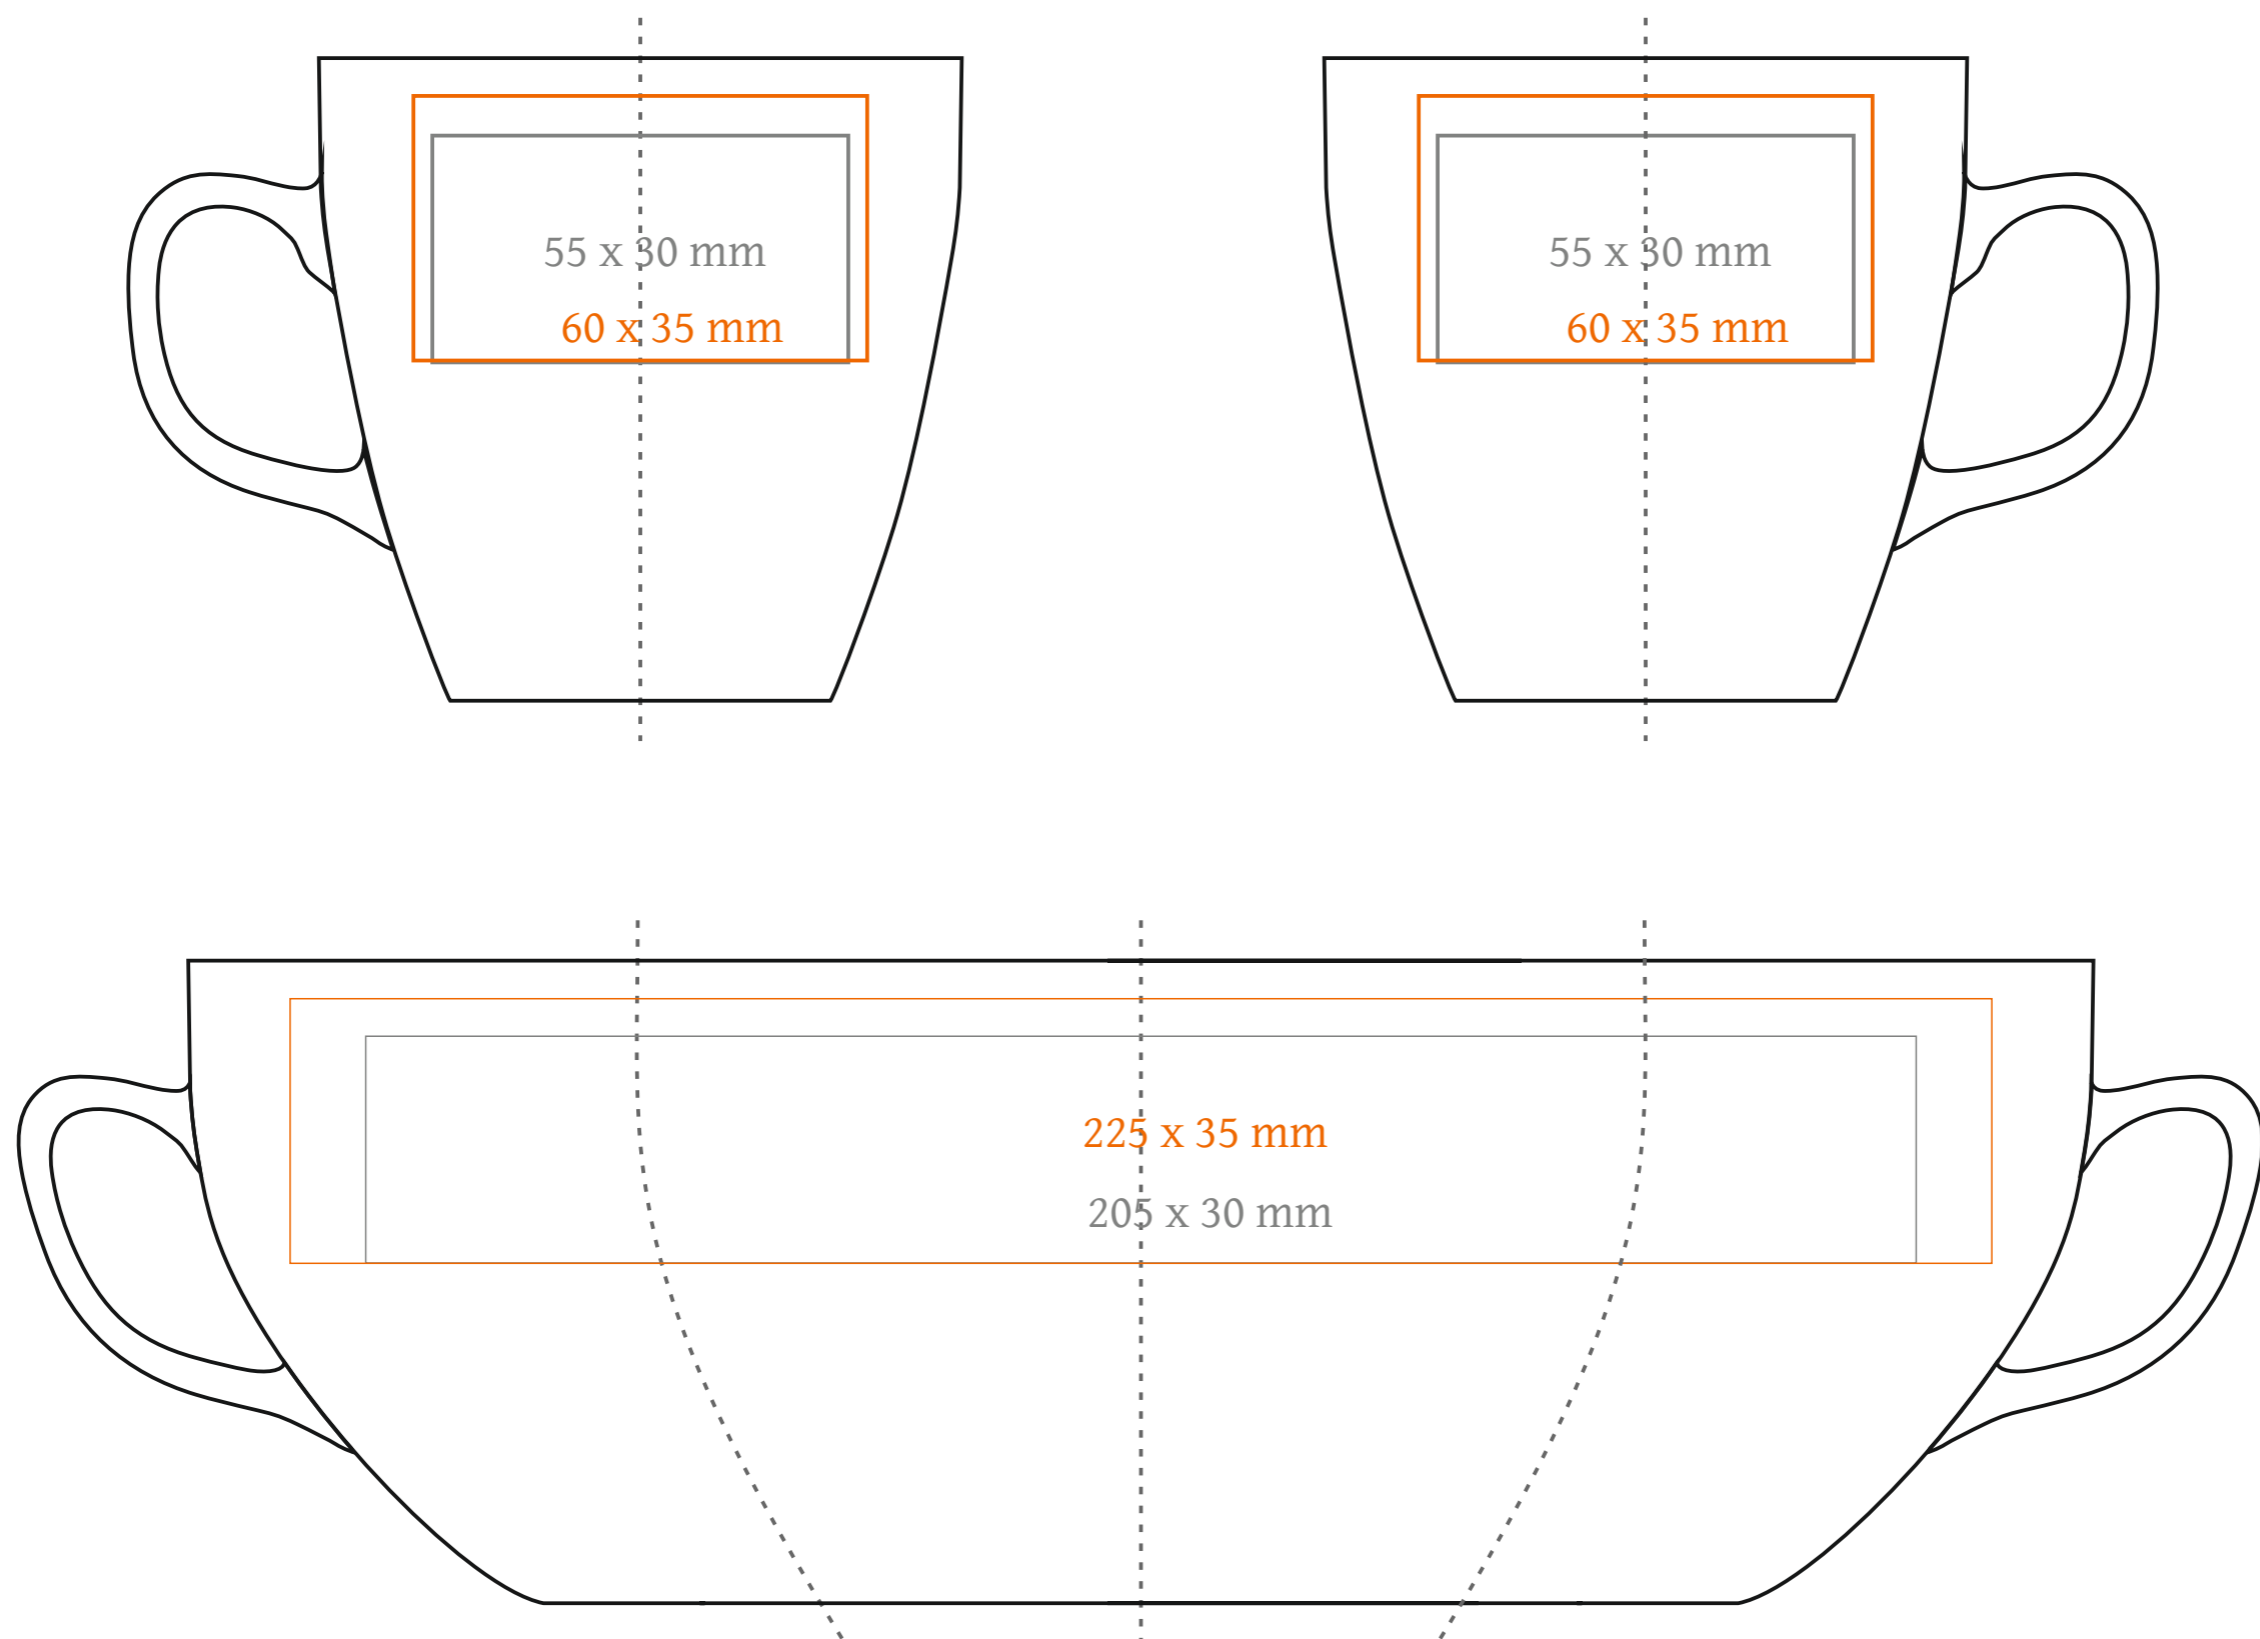

M_473 Americano Small Duo

250 ml / h: 85 mm / Ø 85 mm

- Imprint on the handle - 40 x 10 mm
- Imprint on the inside - 45 x 15 mm
- Imprint on the bottom inside - Ø 30 mm
- Imprint on the bottom outside - Ø 30 mm

*In the case of projects for transfer print running outside of the standard print area, please contact our sales department.

[How to prepare print material](#)

meaning

- Transfer Print
- Sensitive Touch